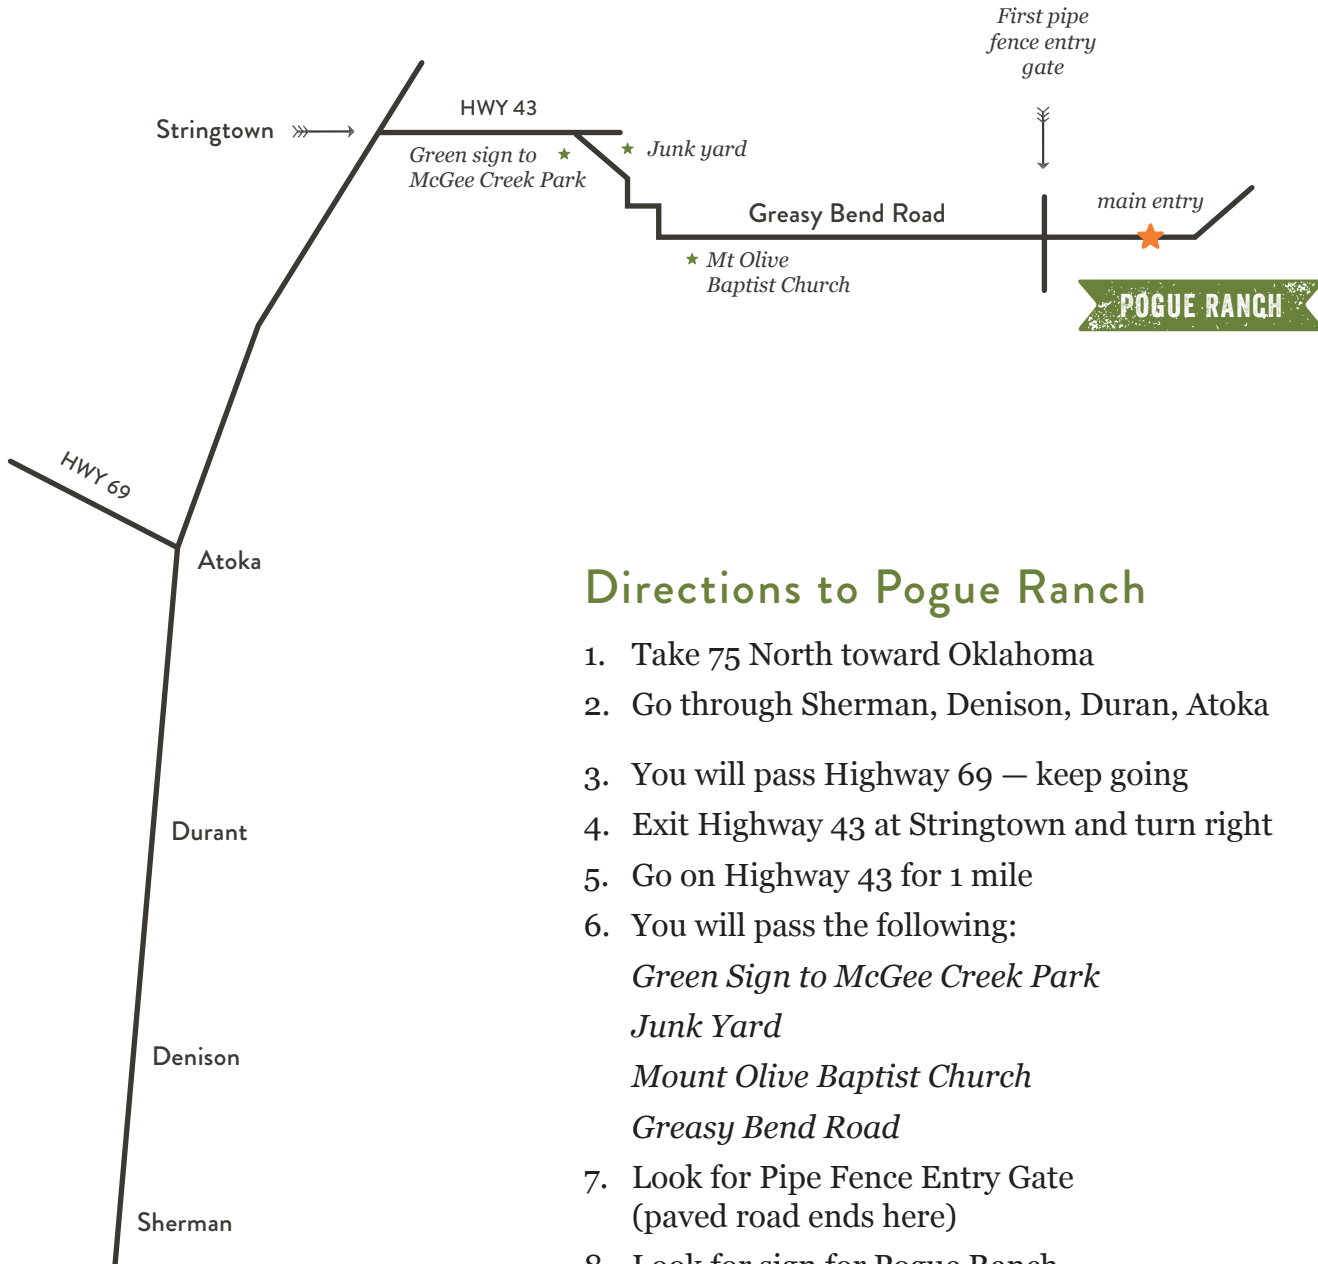

# DIRECTIONS

## Directions to Pogue Ranch

1. Take 75 North toward Oklahoma
2. Go through Sherman, Denison, Duran, Atoka
3. You will pass Highway 69 — keep going
4. Exit Highway 43 at Stringtown and turn right
5. Go on Highway 43 for 1 mile
6. You will pass the following:
  - Green Sign to McGee Creek Park*
  - Junk Yard*
  - Mount Olive Baptist Church*
  - Greasy Bend Road*
7. Look for Pipe Fence Entry Gate (paved road ends here)
8. Look for sign for Pogue Ranch
9. Go 1 mile past the first Pogue Ranch entry gate
10. You will arrive at the Pogue Ranch at that point

**POGUE RANCH**

1590 E. Greasy Bend Road \* Stringtown, OK 74569 \* 1-903-229-8954